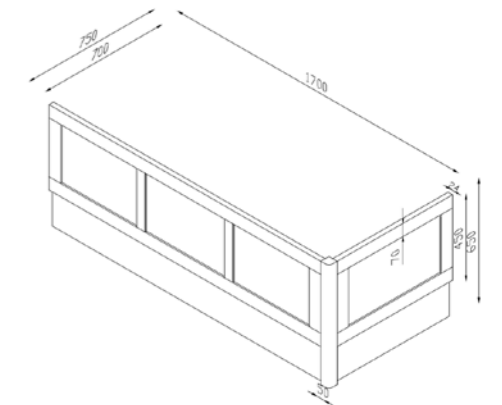

ARCTIC WHITE

ALMOND WHITE

ALMOND WHITE

DOVETAIL GREY

DOVETAIL GREY

SPA GREY

SPA GREY

Harrogate corner posts can be used to extend the 1700mm panel to fit an 1800mm bath side.